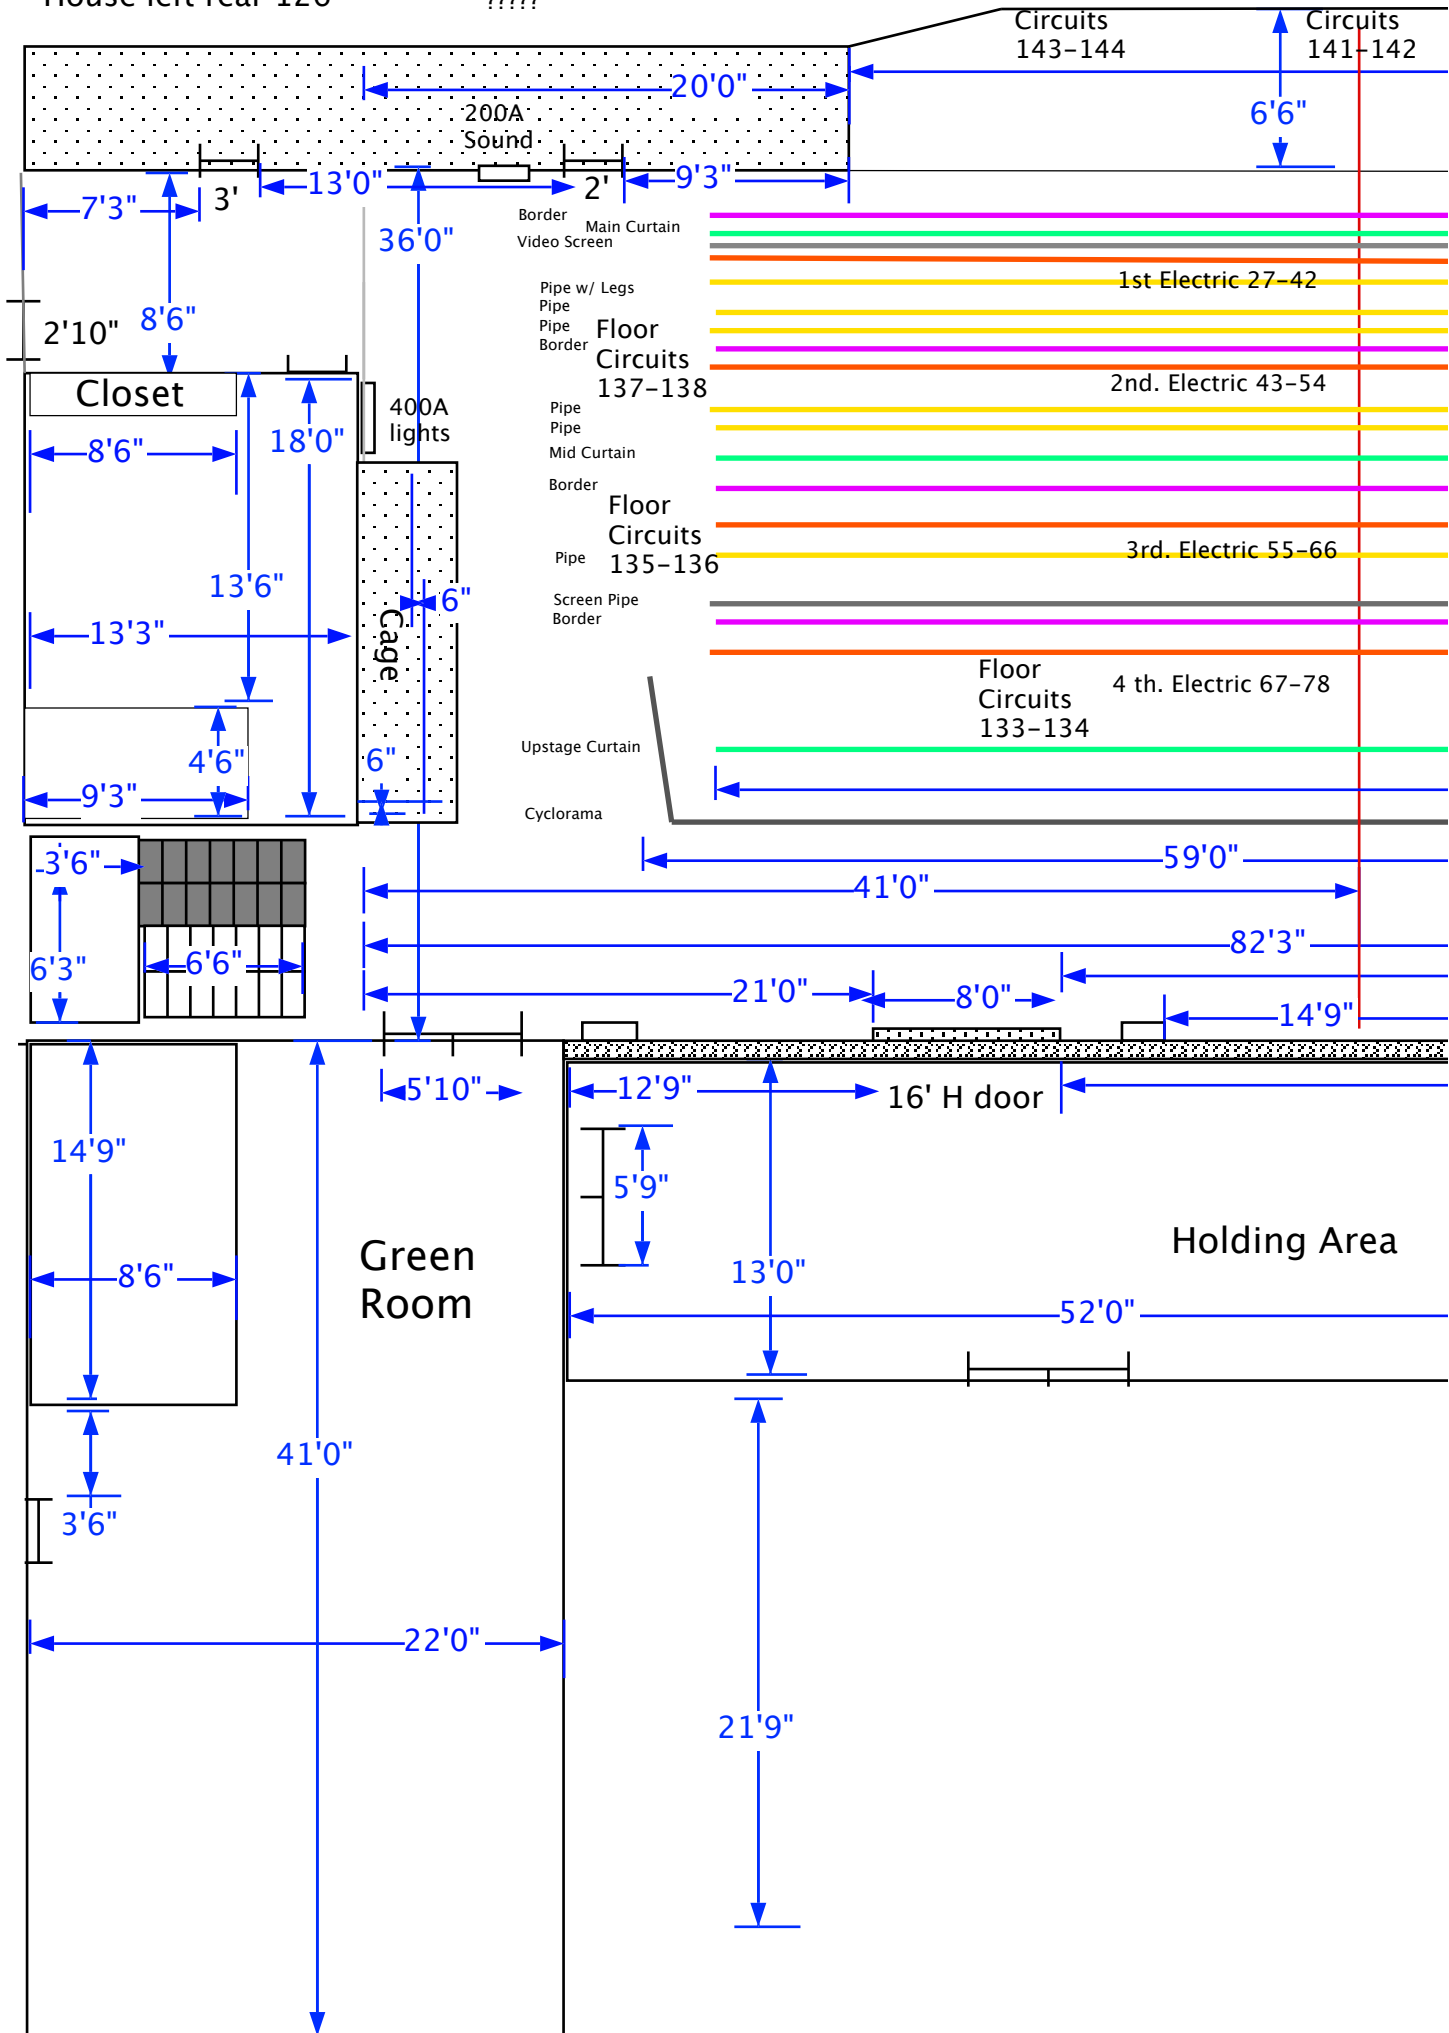

# Hudson Performance Stage and Back

Catwalk Circuits 1-26

House Light Circuits  
House right front 97 to  
House left rear 126

Box Boom  
Circuits  
?????

Box Boom  
Circuits  
?????

# Performance Hall Backstage Area

|         |           |
|---------|-----------|
| Border  | Pipe      |
| Curtain | Electric  |
| Screen  | Cyclorama |