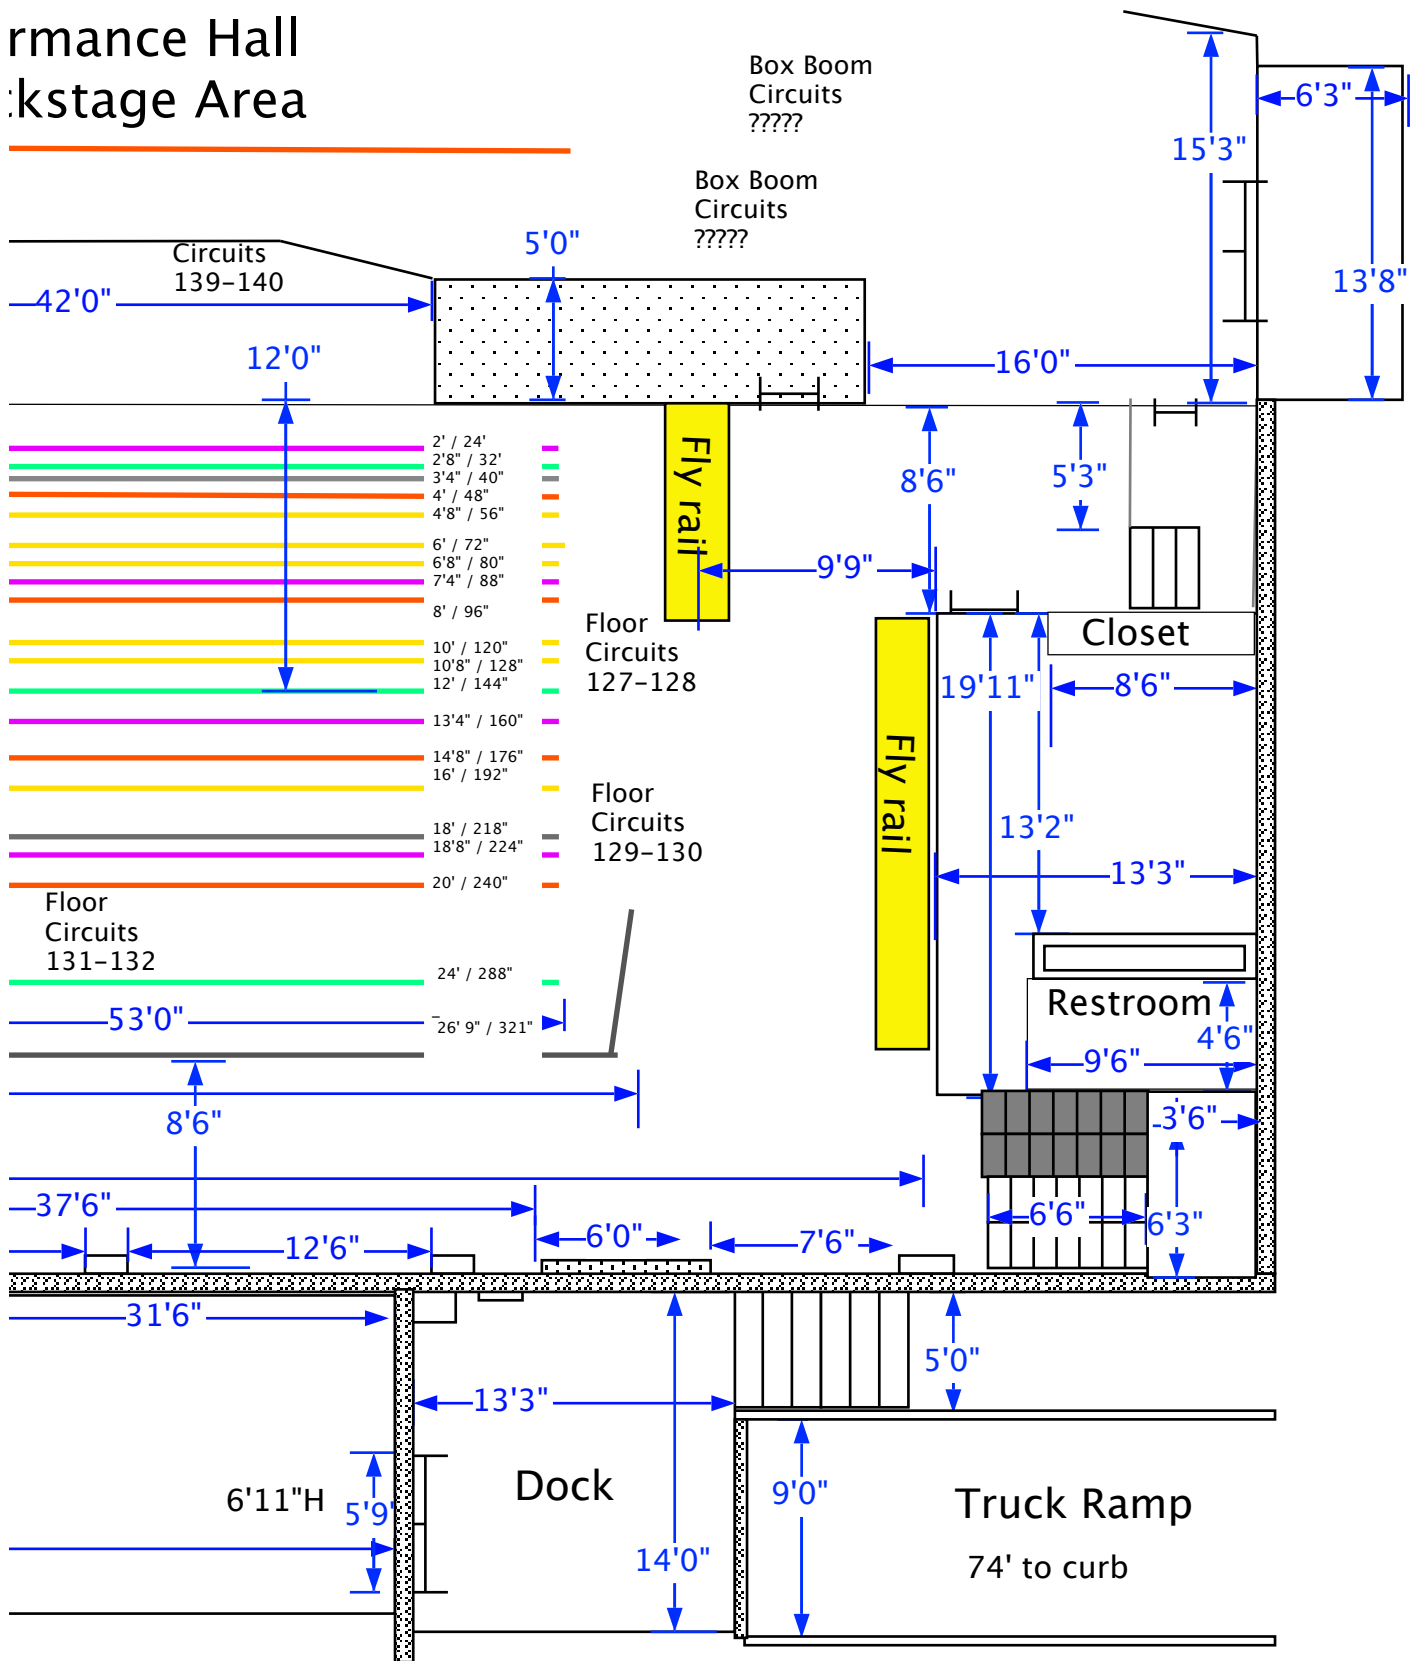

# Hudson Performance Stage and Back

Catwalk Circuits 1-26

House Light Circuits  
House right front 97 to  
House left rear 126

Box Boom  
Circuits  
?????

Box Boom  
Circuits  
?????

# Performance Hall Backstage Area

|         |           |
|---------|-----------|
| Border  | Pipe      |
| Curtain | Electric  |
| Screen  | Cyclorama |